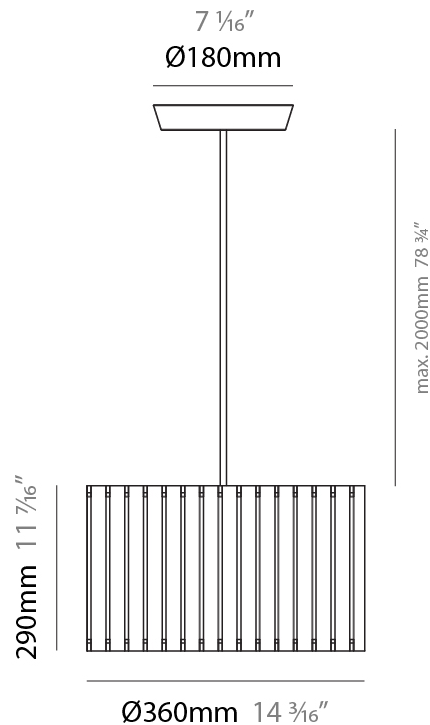

PROJECT	
TYPE	
SPECIFIER	
QUANTITY	
DATE	

LUZ OCULTA WOOD SUSPENSION

D51039- -
base number   Finish Options   Finish Options

1. To build a product code in our configurator select the specify button on the base model # product page
2. To build a manual product code on this datasheet choose from the options listed below in blue font and add the suffix to the base model #

GENERAL

Series: Luz Oculta
Subseries: Luz Oculta Wood
Brand: Fambuena
Division: Design
Mounting Type: Suspension
Mounting Location: Ceiling
Subcategory: Pendant

PHYSICAL

Shape: Rectangle
Diameter (mm): 360
Diameter (in): 14 ³/₁₆"
Height (mm): 290
Height (in): 11 ⁷/₁₆"
Light Distribution: Direct / Indirect
Fixture Finish: [DOW / NAT](#)
Holder Finish: BRA / BRZ
Fixture Material: Metal / Wood
Cable Details: Cable length 2000mm / 79"

ELECTRICAL

Number of Lamps: 1
Lamp Type: LED Retrofit
Lamp Shape: A19
Bulb Included: Bulb Not Included
Max. Wattage Per Lamp (W): 7
Lamp Base: E26
Input Voltage (V): 120
Upon Request: 277Vac / GU24

LED

OPTICAL

RATINGS AND CERTIFICATIONS

Certified By: Certified for North American Standards
IP rating: IP20