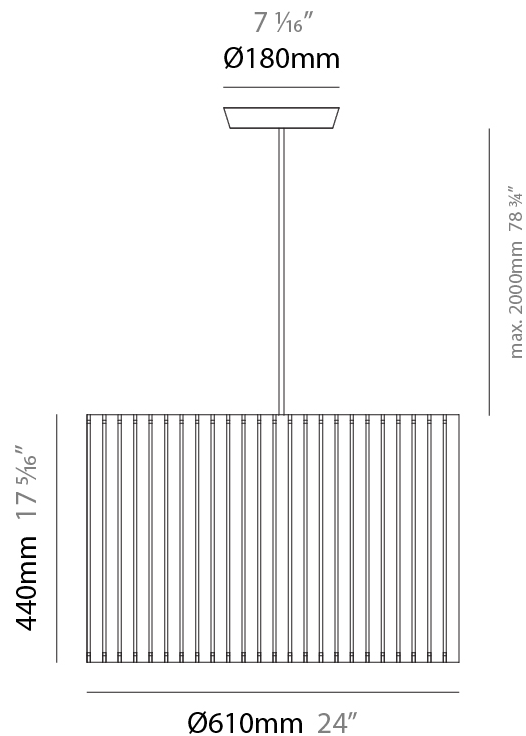

PROJECT	
TYPE	
SPECIFIER	
QUANTITY	
DATE	

LUZ OCULTA WOOD SUSPENSION

D51037- -
base number   Finish Options   Finish Options

1. To build a product code in our configurator select the specify button on the base model # product page
2. To build a manual product code on this datasheet choose from the options listed below in blue font and add the suffix to the base model #

GENERAL

Series: Luz Oculta
Subseries: Luz Oculta Wood
Brand: Fambuena
Division: Design
Mounting Type: Suspension
Mounting Location: Ceiling
Subcategory: Pendant

PHYSICAL

Shape: Rectangle
Diameter (mm): 610
Diameter (in): 24
Height (mm): 440
Height (in): 17 ⁵/₁₆
Light Distribution: Direct / Indirect
Fixture Finish: [DOW](#) / [NAT](#)
Holder Finish: BRA / BRZ
Fixture Material: Metal / Wood
Cable Details: Cable length 2000mm / 79"

ELECTRICAL

Number of Lamps: 1
Lamp Type: LED Retrofit
Lamp Shape: A19
Bulb Included: Bulb Not Included
Max. Wattage Per Lamp (W): 12
Lamp Base: E26
Input Voltage (V): 120
Upon Request: 277Vac / GU24

LED

OPTICAL

RATINGS AND CERTIFICATIONS

Certified By: Certified for North American Standards
IP rating: IP20