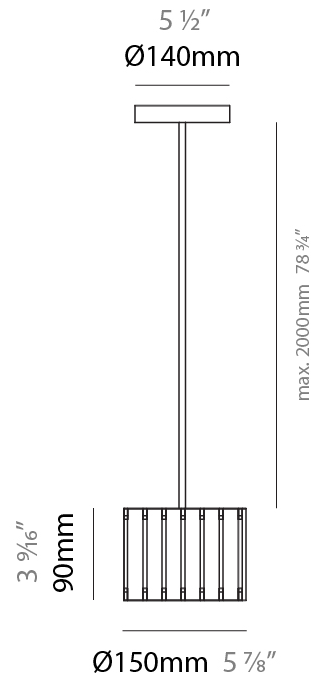

PROJECT	
TYPE	
SPECIFIER	
QUANTITY	
DATE	

LUZ OCULTA WOOD SUSPENSION

D51043-

base number	Finish Options	Finish Options

1. To build a product code in our configurator select the specify button on the base model # product page
2. To build a manual product code on this datasheet choose from the options listed below in blue font and add the suffix to the base model #

GENERAL

Series: Luz Oculta
Subseries: Luz Oculta Wood
Brand: Fambuena
Division: Design
Mounting Type: Suspension
Mounting Location: Ceiling
Subcategory: Pendant

PHYSICAL

Shape: Rectangle
Diameter (mm): 150
Diameter (in): 5 7/8
Height (mm): 90
Height (in): 3 9/16
Light Distribution: Direct / Indirect
Fixture Finish: DOW / NAT
Holder Finish: BRA / BRZ
Fixture Material: Metal / Wood
Cable Details: Cable length 2000mm / 79"

ELECTRICAL

Number of Lamps: 1
Lamp Type: LED Retrofit
Lamp Shape: T4
Bulb Included: Bulb Not Included
Max. Wattage Per Lamp (W): 3
Lamp Base: G9
Input Voltage (V): 120

LED

OPTICAL

RATINGS AND CERTIFICATIONS

Certified By: Certified for North American Standards
IP rating: IP20