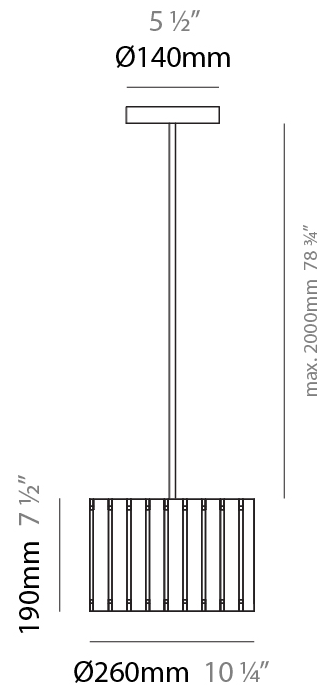

PROJECT	
TYPE	
SPECIFIER	
QUANTITY	
DATE	

LUZ OCULTA WOOD SUSPENSION

D51041- -

base number	Finish Options	Finish Options

1. To build a product code in our configurator select the specify button on the base model # product page
2. To build a manual product code on this datasheet choose from the options listed below in blue font and add the suffix to the base model #

GENERAL

Series: Luz Oculta
Subseries: Luz Oculta Wood
Brand: Fambuena
Division: Design
Mounting Type: Suspension
Mounting Location: Ceiling
Subcategory: Pendant

PHYSICAL

Shape: Rectangle
Diameter (mm): 260
Diameter (in): 10 1/4
Height (mm): 190
Height (in): 7 1/2
Light Distribution: Direct / Indirect
Fixture Finish: [DOW](#) / [NAT](#)
Holder Finish: BRA / BRZ
Fixture Material: Metal / Wood
Cable Details: Cable length 2000mm / 79"

ELECTRICAL

Number of Lamps: 1
Lamp Type: LED Retrofit
Lamp Shape: A19
Bulb Included: Bulb Not Included
Max. Wattage Per Lamp (W): 4
Lamp Base: E26
Input Voltage (V): 120
Upon Request: 277Vac / GU24

LED

OPTICAL

RATINGS AND CERTIFICATIONS

Certified By: Certified for North American Standards
IP rating: IP20