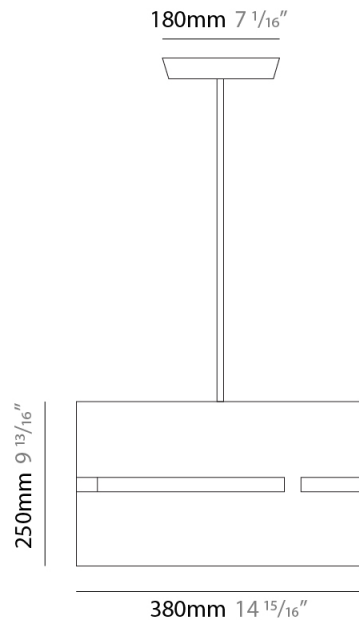

LUZ OCULTA METAL SUSPENSION

D51031-

base number   Finish
Options

1. To build a product code in our configurator select the specify button on the base model # product page
2. To build a manual product code on this datasheet choose from the options listed below in blue font and add the suffix to the base model #

GENERAL

Series: Luz Oculta
Subseries: Luz Oculta Metal
Brand: Fambuena
Division: Design
Mounting Type: Suspension
Mounting Location: Ceiling
Subcategory: Pendant

PHYSICAL

Shape: Rectangle
Diameter (mm): 380
Diameter (in): 14 ¹⁵/₁₆
Height (mm): 250
Height (in): 10
Light Distribution: Direct / Indirect
Fixture Finish: [BRA](#) / [BRZ](#) / [ABR](#)
Fixture Material: Metal
Cable Details: Cable length 2000mm / 79"

ELECTRICAL

Number of Lamps: 1
Lamp Type: LED Retrofit
Lamp Shape: A19
Bulb Included: Bulb Not Included
Max. Wattage Per Lamp (W): 8
Lamp Base: E26
Input Voltage (V): 120
Upon Request: 277Vac / GU24

LED

OPTICAL

RATINGS AND CERTIFICATIONS

Certified By: Certified for North American Standards
IP rating: IP20