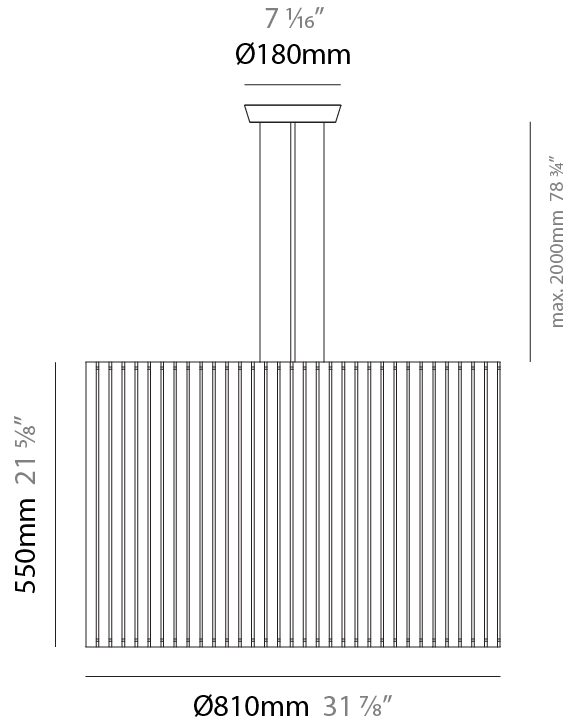

PROJECT	_____
TYPE	_____
SPECIFIER	_____
QUANTITY	_____
DATE	_____

LUZ OCULTA WOOD SUSPENSION

D51035- _____ - _____
base number   Finish   Finish
                         Options   Options

1. To build a product code in our configurator select the specify button on the base model # product page
2. To build a manual product code on this datasheet choose from the options listed below in blue font and add the suffix to the base model #

GENERAL

Series: Luz Oculta
Subseries: Luz Oculta Wood
Brand: Fambuena
Division: Design
Mounting Type: Suspension
Mounting Location: Ceiling
Subcategory: Pendant

PHYSICAL

Shape: Rectangle
Diameter (mm): 810
Diameter (in): 31 7/8
Height (mm): 550
Height (in): 21 5/8
Light Distribution: Direct / Indirect
Fixture Finish: [DOW](#) / [NAT](#)
Holder Finish: [BRA](#) / [BRZ](#)
Fixture Material: Metal / Wood
Cable Details: Cable length 2000mm / 79"

ELECTRICAL

Number of Lamps: 3
Lamp Type: LED Retrofit
Lamp Shape: A19
Bulb Included: Bulb Not Included
Total Output Wattage (W): 36
Max. Wattage Per Lamp (W): 12
Lamp Base: E26
Input Voltage (V): 120
Upon Request: 277Vac / GU24

LED

OPTICAL

RATINGS AND CERTIFICATIONS

Certified By: Certified for North American Standards
IP rating: IP20